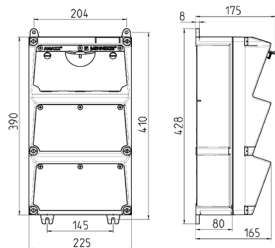

AMAXX® combination unit

Part no. 934285

- switched
- with mechanical DUO-interlock
- protected by 2 RCD's 30 mA

Technical specifications

CEE 32 A, 3 p, 230 V DUO	2
Pre-fuse max.	32 A
InA	32 A
RDF	1
Protection type	IP 67
Enclosure material	Plastic
Weight	4300 g
Height	390 mm
Width	225 mm

Drawing

Drawing 1 MB 522

Depth dimensions at various fittings.

Receptacles	Degrees	Depth
SCHUKO®16A, 230 V	IP 44	175 mm
	IP 67	194 mm
CEE 16A, 3p, 230V	IP 44	204 mm
	IP 67	205 mm
CEE 16A, 5p, 400V	IP 44	209 mm
	IP 67	213 mm
CEE 32A, 5p, 400V	IP 44	221 mm
	IP 67	227 mm
CEE 63A, 5p, 400V	IP 44	248 mm
	IP 67	248 mm

Cable entries: closed for cut out. 2 x M 40 each on top and bottom, 2 x M 20 each on top and bottom for cut out.