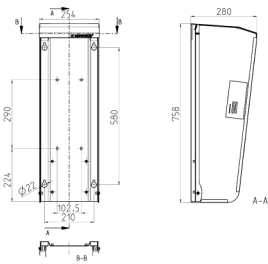

## Weather shield

Part no. 15683

- made from stainless steel (material 1.4301)
- with side blinds
- cover can be removed from the back
- for wall mounting or on a column 15530
- dimensions (H x W x D): 758 x 254 x 280 mm
- surface: bright finish

## Technical specifications

Weight	5950 g
--------	--------

## Drawing

Drawing  
1 MB 516

Dim. in mm