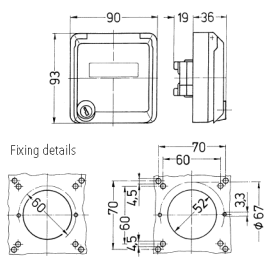

## Cepex enclosure, black

Part no. 4365

- black
- as wall mounted socket
- with labelling field
- for installation of RJ45 data port sockets
- 2 keys
- with identical locks: Part no + index G

## Technical specifications

Protection type	IP 44
Weight	152 g

## Drawing

Drawing  
1 MB 305  
Dim. in mm