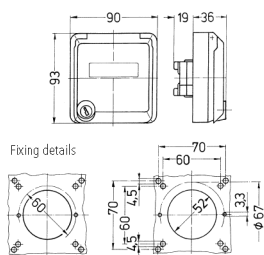

Cepex enclosure

Part no. 4378

- black
- as wall mounted socket
- with labelling field
- for installation of RJ45 data port sockets
- 2 keys
- with identical locks: Part no + index G

Technical specifications

| | |
|-----------------|-------|
| Protection type | IP 44 |
| Weight | 176 g |

Drawing

Drawing
1 MB 305
Dim. in mm