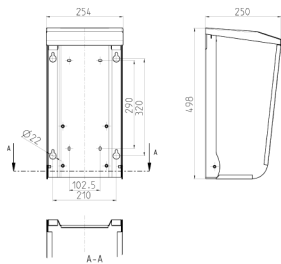

Weather shield

Part no. 15682

- made from stainless steel (material 1.4301)
- with side blinds
- cover can be removed from the back
- for wall mounting or on a column 15530
- dimensions (H x W x D): 496.5 x 254 x 250 mm
- surface: bright finish

Technical specifications

Weight	5800 g
Declaration of Conformity	EAC

Drawing

Drawing
1 MB 515

Dim. in mm