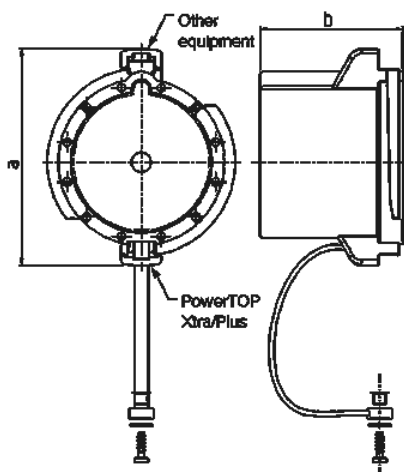

**Protective cover**

Part no. 40787

- for watertight plugs, wall mounted and panel mounted inlets

**Technical specifications**

Ampere	63 A
Poles	5 p
Weight	107 g
Declaration of Conformity	EAC

**Drawing**

Drawing	Amp.	63			125		
		3	4	5	3	4	5
2 MB 239	Poles						
Dim. in mm	a		110			120	
	b		73			79	