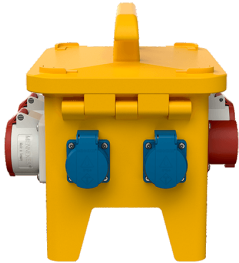

## EverGUM combination unit

Part no. 70349

- solid rubber enclosure, signal yellow RAL 1003
- pre-wired for installation

## Technical specifications

CEE 32 A, 5 p, 400 V	1
CEE 16 A, 5 p, 400 V	1
SCHUKO® 16 A, 230 V	4
Fusing	<ul style="list-style-type: none"> <li>• 1 RCD 40 A, 4 p, 0.03 A</li> <li>• 1 MCB 16 A, 3 p, C</li> <li>• 2 MCB's 16 A, 1 p, B</li> </ul>
Pre-fuse max.	32 A
InA	32 A
RDF	0.9
Connection / feeder cable	<ul style="list-style-type: none"> <li>• 1 inlet 32 A, 5 p, 400 V</li> </ul>
Protection type	IP 44
Shutter	false
Enclosure material	Solid rubber
Weight	6660 g
Length	306 mm
Height	288 mm
Width	230 mm
Declaration of Conformity	EAC