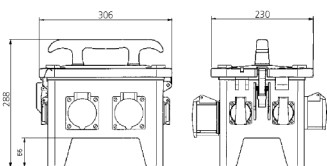

EverGUM combination unit

Part no. 70433

- solid rubber enclosure, signal yellow RAL 1003
- pre-wired for installation

Technical specifications

CEE 32 A, 5 p, 400 V	1
CEE 16 A, 5 p, 400 V	1
SCHUKO® 16 A, 230 V	4
Fusing	<ul style="list-style-type: none"> • 2 Neozed D 01, 3 p • 2 Neozed D 01, 1 p
Pre-fuse max.	32 A
InA	32 A
RDF	1
Connection / feeder cable	<ul style="list-style-type: none"> • 2 m H07RN-F5G4 with CEE-plug 32 A, 5 p, 400 V
Protection type	IP 44
Shutter	false
Enclosure material	Solid rubber
Weight	7760 g
Length	306 mm
Height	288 mm
Width	230 mm
Declaration of Conformity	EAC

Drawing

Drawing
5 MB 48a

Dim. in mm