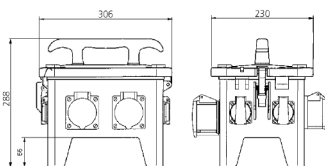

EverGUM combination unit

Part no. 70436

- solid rubber enclosure, signal yellow RAL 1003
- pre-wired for installation

Technical specifications

CEE 16 A, 5 p, 400 V	2
SCHUKO® 16 A, 230 V	4
Fusing	<ul style="list-style-type: none"> • 1 RCD 40 A, 4 p, 0.03 A • 2 MCB's 16 A, 3 p, C • 2 MCB's 16 A, 1 p, B
Pre-fuse max.	32 A
InA	32 A
RDF	1
Connection / feeder cable	<ul style="list-style-type: none"> • 2 m H07RN-F5G4 with CEE-plug 32 A, 5 p, 400 V
Protection type	IP 44
Shutter	false
Enclosure material	Solid rubber
Weight	8550 g
Length	306 mm
Height	288 mm
Width	230 mm
Declaration of Conformity	EAC

Drawing

Drawing
5 MB 48a
Dim. in mm