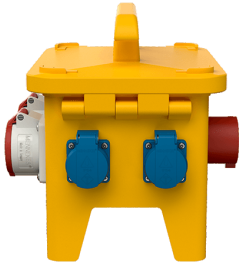

EverGUM combination unit

Part no. 70437

- solid rubber enclosure, signal yellow RAL 1003
- pre-wired for installation

Technical specifications

CEE 16 A, 5 p, 400 V	2
SCHUKO® 16 A, 230 V	4
Fusing	<ul style="list-style-type: none"> • 1 RCD 40 A, 4 p, 0.03 A • 2 MCB's 16 A, 3 p, C • 4 MCB's 16 A, 1 p, B
Pre-fuse max.	32 A
InA	32 A
RDF	0.6
Connection / feeder cable	<ul style="list-style-type: none"> • 1 inlet 32 A, 5 p, 400 V
Protection type	IP 44
Shutter	false
Enclosure material	Solid rubber
Weight	7474 g
Length	306 mm
Height	288 mm
Width	230 mm
Declaration of Conformity	EAC