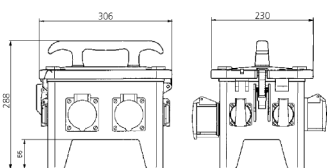

EverGUM combination unit

Part no. 70437

- solid rubber enclosure, signal yellow RAL 1003
- pre-wired for installation

Technical specifications

CEE 16 A, 5 p, 400 V	2
SCHUKO® 16 A, 230 V	4
Fusing	<ul style="list-style-type: none"> • 1 RCD 40 A, 4 p, 0.03 A • 2 MCB's 16 A, 3 p, C • 4 MCB's 16 A, 1 p, B
Pre-fuse max.	32 A
InA	32 A
RDF	0.6
Connection / feeder cable	<ul style="list-style-type: none"> • 1 inlet 32 A, 5 p, 400 V
Protection type	IP 44
Shutter	false
Enclosure material	Solid rubber
Weight	7474 g
Length	306 mm
Height	288 mm
Width	230 mm
Declaration of Conformity	EAC

Drawing

Drawing
5 MB 48a
Dim. in mm