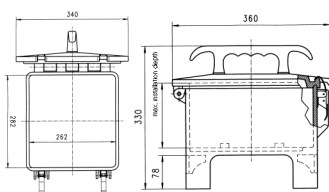

## EverGUM combination unit

Part no. 70446

- solid rubber enclosure, signal yellow RAL 1003
- pre-wired for installation

## Technical specifications

CEE 32 A, 5 p, 400 V	1
CEE 16 A, 5 p, 400 V	3
SCHUKO® 16 A, 230 V	4
Fusing	<ul style="list-style-type: none"> <li>• 3 Neozed D 01, 3 p</li> <li>• 2 Neozed D 01, 1 p</li> </ul>
Pre-fuse max.	32 A
InA	32 A
RDF	1
Connection / feeder cable	<ul style="list-style-type: none"> <li>• 3 m H07RN-F5G4 with CEE-plug 32 A, 5 p, 400 V</li> </ul>
Protection type	IP 44
Shutter	false
Enclosure material	Solid rubber
Weight	10200 g
Length	360 mm
Height	330 mm
Width	340 mm
Declaration of Conformity	EAC

## Drawing

Drawing  
5 MB 43  
Dim. in mm