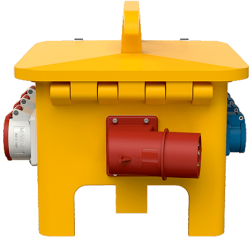

## EverGUM combination unit

Part no. 70447

- solid rubber enclosure, signal yellow RAL 1003
- pre-wired for installation

## Technical specifications

CEE 32 A, 5 p, 400 V	1
CEE 16 A, 5 p, 400 V	3
SCHUKO® 16 A, 230 V	4
Fusing	<ul style="list-style-type: none"> <li>• 3 Neozed D 01, 3 p</li> <li>• 2 Neozed D 01, 1 p</li> </ul>
Pre-fuse max.	32 A
InA	32 A
RDF	1
Connection / feeder cable	<ul style="list-style-type: none"> <li>• 1 inlet 32 A, 5 p, 400 V</li> </ul>
Protection type	IP 44
Shutter	false
Enclosure material	Solid rubber
Weight	6000 g
Length	360 mm
Height	330 mm
Width	340 mm
Declaration of Conformity	EAC