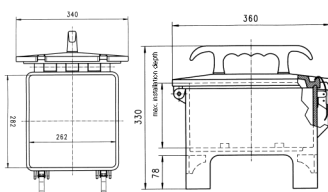

## EverGUM combination unit

Part no. 70447

- solid rubber enclosure, signal yellow RAL 1003
- pre-wired for installation

## Technical specifications

CEE 32 A, 5 p, 400 V	1
CEE 16 A, 5 p, 400 V	3
SCHUKO® 16 A, 230 V	4
Fusing	<ul style="list-style-type: none"> <li>• 3 Neozed D 01, 3 p</li> <li>• 2 Neozed D 01, 1 p</li> </ul>
Pre-fuse max.	32 A
InA	32 A
RDF	1
Connection / feeder cable	<ul style="list-style-type: none"> <li>• 1 inlet 32 A, 5 p, 400 V</li> </ul>
Protection type	IP 44
Shutter	false
Enclosure material	Solid rubber
Weight	6000 g
Length	360 mm
Height	330 mm
Width	340 mm
Declaration of Conformity	EAC

## Drawing

Drawing  
5 MB 43  
Dim. in mm