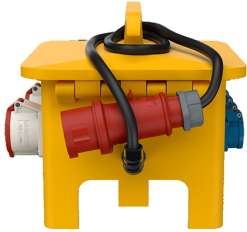

EverGUM rcombination unit

Part no. 70448

- solid rubber enclosure, signal yellow RAL 1003
- pre-wired for installation

Technical specifications

CEE 32 A, 5 p, 400 V	1
CEE 16 A, 5 p, 400 V	1
SCHUKO® 16 A, 230 V	8
Fusing	<ul style="list-style-type: none"> • 1 RCD 40 A, 4 p, 0.03 A • 1 MCB 16 A, 3 p, C • 4 MCB's 16 A, 1 p, B
Pre-fuse max.	32 A
InA	32 A
RDF	0.95
Connection / feeder cable	<ul style="list-style-type: none"> • 3 m H07RN-F5G4 with CEE-plug 32 A, 5 p, 400 V
Protection type	IP 44
Shutter	false
Enclosure material	Solid rubber
Weight	11525 g
Length	360 mm
Height	330 mm
Width	340 mm
Declaration of Conformity	EAC