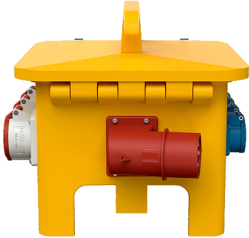

## Portable combination unit

Part no. 70449

- solid rubber enclosure, signal yellow RAL 1003
- pre-wired for installation

## Technical specifications

CEE 32 A, 5 p, 400 V	1
CEE 16 A, 5 p, 400 V	1
SCHUKO® 16 A, 230 V	8
Fusing	<ul style="list-style-type: none"> <li>• 1 RCD 40 A, 4 p, 0.03 A</li> <li>• 1 MCB 16 A, 3 p, C</li> <li>• 4 MCB's 16 A, 1 p, B</li> </ul>
Pre-fuse max.	32 A
InA	32 A
RDF	0.9
Connection / feeder cable	<ul style="list-style-type: none"> <li>• 1 inlet 32 A, 5 p, 400 V</li> </ul>
Protection type	IP 44
Shutter	false
Enclosure material	Solid rubber
Weight	10500 g
Length	360 mm
Height	330 mm
Width	340 mm
Declaration of Conformity	EAC