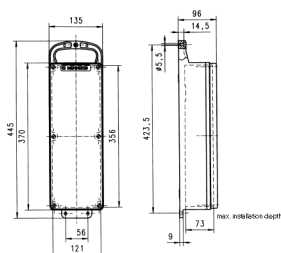

EverGUM combination unit

Part no. 7102180

- solid rubber enclosure, signal yellow RAL 1003
- pre-wired for installation

Technical specifications

CEE 32 A, 4 p, 400 V	1
French/Belgian standard	6
Fusing	<ul style="list-style-type: none"> • 1 RCD 40 A, 4 p, 0.03 A • 3 MCB's 16 A, 1 p+N, C
Pre-fuse max.	32 A
InA	26 A
RDF	0.4
Connection / feeder cable	<ul style="list-style-type: none"> • 2 m H07RN-F5G6 with CEE-plug 32 A, 5 p, 400 V
Protection type	IP 44
Shutter	false
Enclosure material	Solid rubber
Weight	5679 g
Height	445 mm
Width	135 mm

Drawing

Drawing
5 MB 44

Dim. in mm