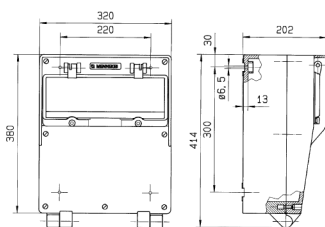

## EverGUM combination unit

Part no. 71063

- solid rubber enclosure, signal yellow RAL 1003
- pre-wired for installation

## Technical specifications

CEE 63 A, 5 p, 400 V	1
CEE 32 A, 5 p, 400 V	1
CEE 16 A, 5 p, 400 V	1
SCHUKO® 16 A, 230 V	4
Fusing	<ul style="list-style-type: none"> <li>• 1 RCD 63 A, 4 p, 0.03 A</li> <li>• 1 MCB 32 A, 3 p, C</li> <li>• 1 MCB 16 A, 3 p, C</li> <li>• 2 MCB's 16 A, 1 p, B</li> </ul>
Pre-fuse max.	63 A
InA	63 A
RDF	0.6
Connection / feeder cable	<ul style="list-style-type: none"> <li>• for 2 cables up to 5 x 25 mm<sup>2</sup></li> </ul>
Protection type	IP 44
Shutter	false
Enclosure material	Solid rubber
Weight	11600 g
Height	380 mm
Width	320 mm
Declaration of Conformity	EAC

## Drawing

Drawing  
5 MB 41

Dim. in mm