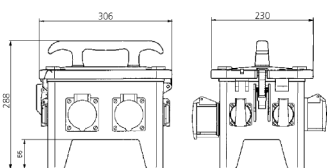

## EverGUM combination unit

Part no. 7408884NF

- solid rubber enclosure
- black
- pre-wired for installation
- portable, stackable
- hinged lid
- with stainless steel quick release clips

## Technical specifications

CEE 32 A, 5 p, 400 V	1
CEE 16 A, 5 p, 400 V	1
French/Belgian standard	4
Fusing	<ul style="list-style-type: none"> <li>• 1 RCD 40 A, 4 p, 0.03 A</li> <li>• 1 MCB 16 A, 3 p+N, C</li> <li>• 4 MCB's 16 A, 1 p+N, C</li> </ul>
Pre-fuse max.	32 A
InA	32 A
RDF	0.7
Connection / feeder cable	<ul style="list-style-type: none"> <li>• 2 m H07RN-F5G6 with CEE-plug 32 A, 5 p, 400 V</li> </ul>
Protection type	IP 44
Shutter	false
Enclosure material	Solid rubber
Weight	8200 g
Length	306 mm
Height	288 mm
Width	230 mm

## Drawing

Drawing  
5 MB 48a  
Dim. in mm