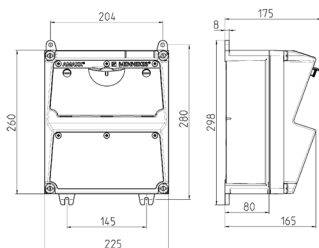

AMAXX® combination unit

Part no. 920666

- pre-wired for installation
- enclosure and insert made of AMAPLAST
- protected by 1 RCD 30 mA

Technical specifications

CEE 63 A, 3 p, 230 V	1
Fusing	• 1 RCD 63A, 4p, 0.03A
Connection / feeder cable	• for 1 cable up to 3 x 25 mm ²
Protection type	IP 67
Shutter	false
Enclosure material	Plastic
Weight	3116 g
Height	260 mm
Width	225 mm

Drawing

Drawing 1 MB 521

Depth dimensions at various fittings.

Receptacles	Degrees	Depth
SCHUKO® 16A, 230 V	IP 44	175 mm
	IP 67	194 mm
CEE 16A, 3p, 230V	IP 44	204 mm
	IP 67	205 mm
CEE 16A, 5p, 400V	IP 44	209 mm
	IP 67	213 mm
CEE 32A, 5p, 400V	IP 44	221 mm
	IP 67	227 mm
CEE 63A, 5p, 400V	IP 44	248 mm
	IP 67	248 mm

Cable entries: closed for cut out. 2 x M 32 each on top and bottom, 2 x M 20 each on top and bottom for cut out.