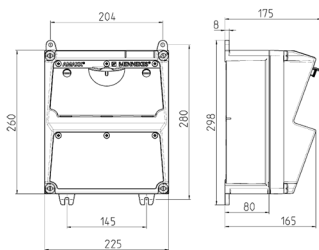

AMAXX® combination unit

Part no. 922520

- pre-wired for installation
- enclosure and insert made of AMAPLAST
- highly resistant to chemicals
- protected by 1 RCD 30 mA

Technical specifications

CEE 63 A, 3 p, 230 V	1
Fusing	• 1 RCD 63 A, 4 p, 0.03 A
Connection / feeder cable	• for 1 cable up to 3 x 10 mm ²
Protection type	IP 44
Shutter	false
Enclosure material	Plastic, high resistance to chemicals
Height	260 mm
Width	225 mm

Drawing

Drawing 1 MB 521

Depth dimensions at various fittings.

Receptacles	Degrees	Depth
SCHUKO® 16A, 230 V	IP 44	175 mm
	IP 67	194 mm
CEE 16A, 3p, 230V	IP 44	204 mm
	IP 67	205 mm
CEE 16A, 5p, 400V	IP 44	209 mm
	IP 67	213 mm
CEE 32A, 5p, 400V	IP 44	221 mm
	IP 67	227 mm
CEE 63A, 5p, 400V	IP 44	248 mm
	IP 67	248 mm

Cable entries: closed for cut out. 2 x M 32 each on top and bottom, 2 x M 20 each on top and bottom for cut out.