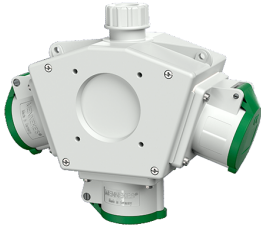

## DELTA-BOX combination unit

Part no. 92594

- pre-wired for installation
- with cable grip and installed hanging hook
- enclosure and insert made of AMAPLAST

## Technical specifications

Fitted with	• 3 CEE 16 A, 4 p, >50 - 500 V, 100-300 Hz
Connection / feeder cable	• for 1 cable up to 5 x 10 mm <sup>2</sup>
Protection type	IP 44
Shutter	false
Enclosure material	Plastic
Weight	955 g
Declaration of Conformity	EAC