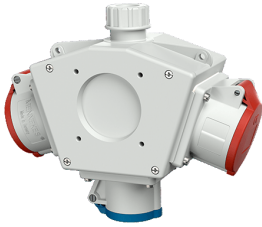

DELTA-BOX combination unit

Part no. 92896

- pre-wired for installation
- with cable grip and installed hanging hook
- enclosure and insert made of AMAPLAST

Technical specifications

CEE 16 A, 5 p, 400 V	2
CEE 16 A, 3 p, 230 V	1
Connection / feeder cable	• for 1 cable up to 5 x 10 mm ²
Protection type	IP 44
Shutter	false
Enclosure material	Plastic
Weight	997 g
Declaration of Conformity	EAC