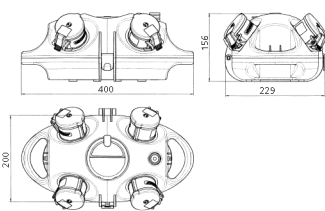

AirKRAFT® combination unit

Part no. 94559SI

- pre-wired for installation
- back box in black
- hinged cover available in red (RO), yellow (GE) or silver (SI)
- enclosure and insert made of AMAPLAST
- fusing behind a transparent cover

Technical specifications

CEE 16 A, 5 p, 400 V	1
SCHUKO® 16 A, 230 V	3
Fusing	<ul style="list-style-type: none"> • 1 MCB 16 A, 3 p, C • 1 MCB 16 A, 1 p, B
Pre-fuse max.	32 A
InA	32 A
RDF	1
Connection / feeder cable	<ul style="list-style-type: none"> • 3 m H07RN-F5G4 with CEE-plug 32 A, 5 p, 400 V
Protection type	IP 44
Shutter	false
Enclosure material	Plastic
Weight	3720 g

Drawing

Drawing
1 MB 441

Dim. in mm