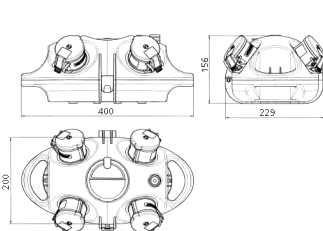

AirKRAFT® combination unit

Part no. 94565SI

- pre-wired for installation
- back box in black
- hinged cover available in red (RO), yellow (GE) or silver (SI)
- enclosure and insert made of AMAPLAST
- fusing behind a transparent cover

Technical specifications

CEE 32 A, 5 p, 400 V	1
CEE 16 A, 5 p, 400 V	1
SCHUKO® 16 A, 230 V	2
Fusing	<ul style="list-style-type: none"> • 1 MCB 16 A, 3 p, C • 1 MCB 16 A, 1 p, B
Pre-fuse max.	32 A
InA	32 A
RDF	1
Connection / feeder cable	<ul style="list-style-type: none"> • 3 m H07RN-F5G4 with CEE-plug 32 A, 5 p, 400 V
Protection type	IP 44
Shutter	false
Enclosure material	Plastic
Weight	4060 g

Drawing

Drawing
1 MB 441

Dim. in mm