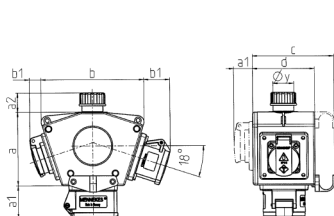

DELTA-BOX combination unit
Part no. 92798

- pre-wired for installation
- with internal strain relief and installed hanging hook
- enclosure and insert made of AMAPLAST

Technical specifications

SCHUKO® 16 A, 230 V	3
Connection / feeder cable	• for 1 cable up to 5 x 6 mm ²
Protection type	IP44
Shutter	false
Enclosure material	Plastic
Weight	950 g
Declaration of Conformity	EAC, CQC

Drawing

3 MB 44			
Pos.	Receptacles	IP-degrees	Dim.
a			114.0 mm
a1	SCHUKO®, 16 A, 230 V	IP 44	max. 30.0 mm
a1	CEE 16 A, 3 p, 230 V	IP 44	52.7 mm
a1	CEE 16 A, 5 p, 400 V	IP 44	50.5 mm
a1	CEE 32 A, 5 p, 400 V	IP 44	64.0 mm
a2			30.0 mm
b			160.0 mm
b1	SCHUKO®, 16 A, 230 V	IP 44	max. 18.0 mm
b1	CEE 16 A, 3 p, 230 V	IP 44	42.0 mm
b1	CEE 16 A, 5 p, 400 V	IP 44	40.0 mm
b1	CEE 32 A, 5 p, 400 V	IP 44	53.2 mm
c			133.0 mm
d			97.0 mm
y			17.0 mm