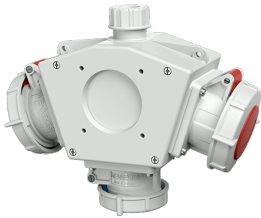

DELTA-BOX combination unit

Part no. 92893

- pre-wired for installation
- with cable grip and installed hanging hook
- enclosure and insert made of AMAPLAST

Technical specifications

CEE 16 A, 5 p, 400 V	2
CEE 16 A, 3 p, 230 V	1
Connection / feeder cable	• for 1 cable up to 5 x 6 mm ²
Protection type	IP67
Shutter	false
Enclosure material	Plastic
Weight	1075 g
Declaration of Conformity	EAC

Drawing

3 MB 45			
Pos.	Sockets	IP-degrees	Dim.
a			114.0 mm
a1	SCHUKO®, 16 A, 230 V	IP 68	35.0 mm
a1	CEE 16 A, 3 p, 230 V	IP 67	56.3 mm
a1	CEE 16 A, 5 p, 400 V	IP 67	59.0 mm
a2			30.0 mm
b			160.0 mm
b1	SCHUKO®, 16 A, 230 V	IP 44	24.0 mm
b1	CEE 16 A, 3 p, 230 V	IP 44	44.3 mm
b1	CEE 16 A, 5 p, 400 V	IP 44	47.0 mm
c			133.0 mm
d			97.0 mm
y			17.0 mm