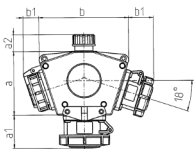

DELTA-BOX combination unit

Part no. 92893

- pre-wired for installation
- with cable grip and installed hanging hook
- enclosure and insert made of AMAPLAST

Technical specifications

CEE 16 A, 5 p, 400 V	2
CEE 16 A, 3 p, 230 V	1
Connection / feeder cable	• for 1 cable up to 5 x 6 mm ²
Protection type	IP67
Shutter	false
Enclosure material	Plastic
Weight	1075 g
Declaration of Conformity	EAC

Drawing

3 MB 45			
Pos.	Sockets	IP-degrees	Dim.
a			114.0 mm
a1	SCHUKO®, 16 A, 230 V	IP 68	35.0 mm
a1	CEE 16 A, 3 p, 230 V	IP 67	56.3 mm
a1	CEE 16 A, 5 p, 400 V	IP 67	59.0 mm
a2			30.0 mm
b			160.0 mm
b1	SCHUKO®, 16 A, 230 V	IP 44	24.0 mm
b1	CEE 16 A, 3 p, 230 V	IP 44	44.3 mm
b1	CEE 16 A, 5 p, 400 V	IP 44	47.0 mm
c			133.0 mm
d			97.0 mm
y			17.0 mm