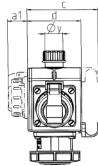

DELTA-BOX combination unit

Part no. 92893

- pre-wired for installation
- with cable grip and installed hanging hook
- enclosure and insert made of AMAPLAST

Technical specifications

CEE 16 A, 5 p, 400 V	2
CEE 16 A, 3 p, 230 V	1
Connection / feeder cable	• for 1 cable up to 5 x 6 mm ²
Protection type	IP67
Shutter	false
Enclosure material	Plastic
Weight	1075 g
Declaration of Conformity	EAC

Drawing

3 MB 45			
Pos.	Sockets	IP-degrees	Dim.
a			114.0 mm
a1	SCHUKO®, 16 A, 230 V	IP 68	35.0 mm
a1	CEE 16 A, 3 p, 230 V	IP 67	56.3 mm
a1	CEE 16 A, 5 p, 400 V	IP 67	59.0 mm
a2			30.0 mm
b			160.0 mm
b1	SCHUKO®, 16 A, 230 V	IP 44	24.0 mm
b1	CEE 16 A, 3 p, 230 V	IP 44	44.3 mm
b1	CEE 16 A, 5 p, 400 V	IP 44	47.0 mm
c			133.0 mm
d			97.0 mm
y			17.0 mm