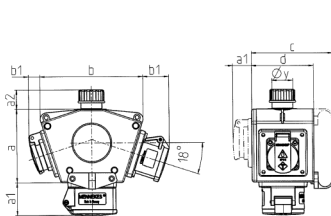

## DELTA-BOX combination unit

Part no. 92898

- pre-wired for installation
- with cable grip and installed hanging hook
- enclosure and insert made of AMAPLAST

## Technical specifications

CEE 16 A, 3 p, 230 V	3
Connection / feeder cable	• for 1 cable up to 5 x 6 mm <sup>2</sup>
Protection type	IP44
Shutter	false
Enclosure material	Plastic
Weight	890 g
Declaration of Conformity	EAC

## Drawing

3 MB 44			
Pos.	Receptacles	IP-degrees	Dim.
a			114.0 mm
a1	SCHUKO®, 16 A, 230 V	IP 44	max. 30.0 mm
a1	CEE 16 A, 3 p, 230 V	IP 44	52.7 mm
a1	CEE 16 A, 5 p, 400 V	IP 44	50.5 mm
a1	CEE 32 A, 5 p, 400 V	IP 44	64.0 mm
a2			30.0 mm
b			160.0 mm
b1	SCHUKO®, 16 A, 230 V	IP 44	max. 18.0 mm
b1	CEE 16 A, 3 p, 230 V	IP 44	42.0 mm
b1	CEE 16 A, 5 p, 400 V	IP 44	40.0 mm
b1	CEE 32 A, 5 p, 400 V	IP 44	53.2 mm
c			133.0 mm
d			97.0 mm
y			17.0 mm