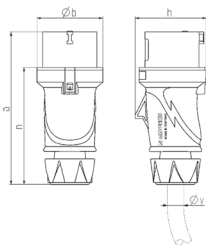

Plug PowerTOP Xtra S with SafeCONTACT

Part no. 13521

- screwless, with insulation displacement technology SafeCONTACT
- ergonomic enclosure design with nubbed grip zones
- rubberised cable gland with sealing
- strain relief and protection against kinking
- thread lock and safety slide
- area for self-adhesive labels
- the PowerTOP® Xtra S plug replaces the StarTOP plug 948

Technical specifications

Ampere	16 A
Poles	3 p
Voltage	230 V
Clock position	6 h
Hertz	50-60 Hz
Connection technology	Screwless - SafeCONTACT
Contact	standard
Protection type	IP54
Weight	183 g
Certifications	VDE, EAC, CQC

Drawing

Drawing	Amp.	16			32		
		Poles			3	4	5
2 MB 253							
Dim. in mm	a	154	163	163	196	196	196
	b	55	68	68	78	78	78
	h	58	70	74	81	81	86
	n	118	126	126	151	151	151
y min. from		7	8	8	10.5	10.5	13.5
to max. mm		-13	-15.5	-15.5	-18	-18	-20
Terminal for cond. cross		1	1	1	-2.5	-2.5	-2.5
section (mm ²) min.-max.		-2.5	-2.5	-2.5	-6	-6	-6