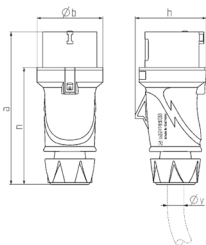

## Plug PowerTOP Xtra S with SafeCONTACT

Part no. 13522

- screwless, with insulation displacement technology SafeCONTACT
- ergonomic enclosure design with nubbed grip zones
- rubberised cable gland with sealing
- strain relief and protection against kinking
- thread lock and safety slide
- area for self-adhesive labels
- the PowerTOP® Xtra S plug replaces the StarTOP plug 33

### Technical specifications

Ampere	16 A
Poles	5 p
Voltage	400 V
Clock position	6 h
Hertz	50-60 Hz
Connection technology	Screwless - SafeCONTACT
Contact	standard
Protection type	IP54
Weight	247 g
Certifications	VDE, EAC, CQC

### Drawing

Drawing	Amp.	16			32		
		Poles			3	4	5
2 MB 253							
Dim. in mm	a	154	163	163	196	196	196
	b	55	68	68	78	78	78
	h	58	70	74	81	81	86
	n	118	126	126	151	151	151
y min. from		7	8	8	10.5	10.5	13.5
to max. mm		-13	-15.5	-15.5	-18	-18	-20
Terminal for cond. cross		1	1	1	-2.5	-2.5	-2.5
section (mm <sup>2</sup> ) min.-max.		-2.5	-2.5	-2.5	-6	-6	-6