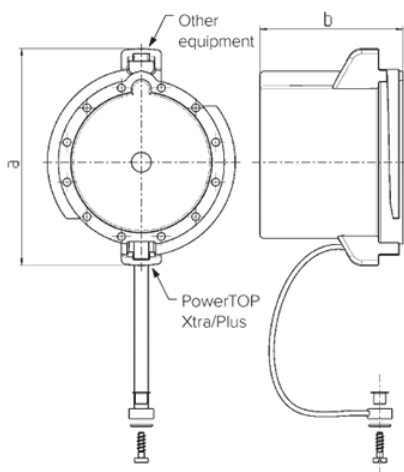

**Protective cover**

Part no. 40787

- for watertight plugs, wall mounted and panel mounted inlets 63 A, 3 p - 5 p

**Technical specifications**

Ampere	63 A
Poles	5 p
Weight	107 g
Certifications	EAC

**Drawing**

Drawing	Amp.	63			125		
		3	4	5	3	4	5
2 MB 239	Poles						
Dim. in mm	a		110			120	
	b		73			79	