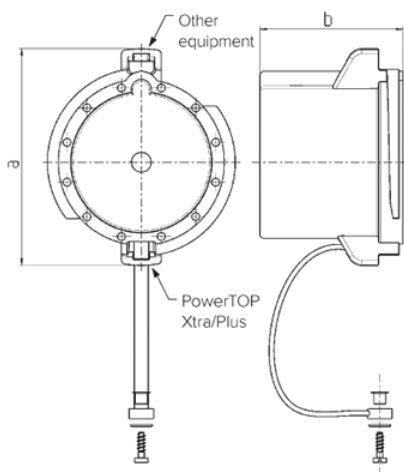

Protective cover

Part no. 40788

- for watertight plugs, wall mounted and panel mounted inlets 125 A, 3 p - 5 p

Technical specifications

Ampere	125 A
Poles	5 p
Weight	115 g
Certifications	EAC

Drawing

Drawing	Amp.	63			125		
		3	4	5	3	4	5
2 MB 239	Poles						
Dim. in mm	a		110		120		
	b		73		79		