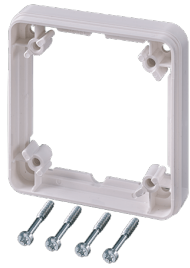

## Spacer frame

Part no. 4239

- to compensate for unequal heights
- matching all Cepex surface mounted sockets (Data, SCHUKO®, 16 A and 32 A)