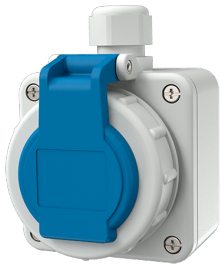

Wall mounted socketSCHUKO®

Part no. 10863

- screw terminals
- hinged bayonet lock lid

Technical specifications

Ampere	16 A
Poles	2 p+E
Voltage	230 V
Connection technology	Screw terminals
Contact	standard
Protection type	IP68
Shutter	false
Weight	178 g