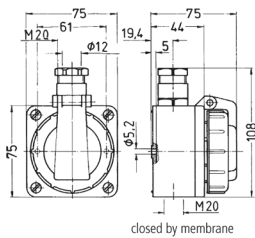

Wall mounted socketSCHUKO®

Part no. 10863

- screw terminals
- hinged bayonet lock lid

Technical specifications

Ampere	16 A
Poles	2 p+E
Voltage	230 V
Connection technology	Screw terminals
Contact	standard
Protection type	IP68
Shutter	false
Weight	178 g

Drawing

Drawing
1 MB 347
Dim. in mm