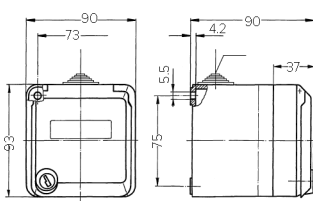

## Cepex enclosure, light grey

Part no. 4320

- grey
- as wall mounted socket
- for installation of RJ45 data port sockets
- 2 keys
- with identical lock: Part no + index G

## Technical specifications

Protection type	IP44
Shutter	false
Weight	260 g

## Drawing

Drawing  
1 MB 564  
Dim. in mm