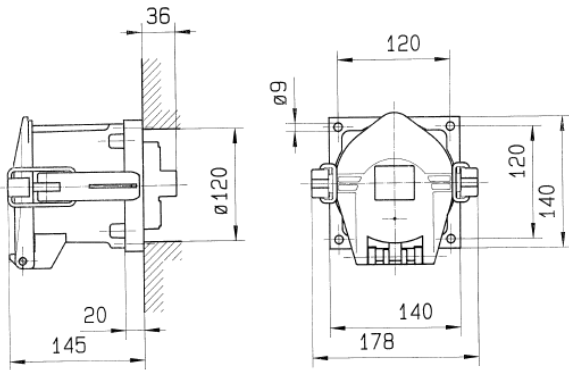

## Technical Details

Panel mounted receptacle	75320
Ampere	250A
Number of poles	4p
Clock position	6h
Nominal voltage AC	400V
Nominal frequency	50 - 60 Hz
Protection type IP	IP67
Contact carrier	silver plated contacts, highly heat resistant contact carrier
X-CONTACT	no
Connection	cage terminals
Contact screw drive	allen key
Pilot contact	2 pilot contacts
Pilot contact switch	no
Flange dimensions	140 x 140 mm
Hole spacings	120 x 120 mm
Insertion direction	straight
Highly resistant to chemicals	no
Military version	no
Tightening torque connection terminal	8 Nm
Strip length jacket	150 mm
Strip length solid conductor	30 mm
Conductor cross-section min.	35 mm <sup>2</sup>
Conductor cross-section max.	150 mm <sup>2</sup>
Conductor cross-section pilot max.	4 mm <sup>2</sup>

# Dimensional Drawing

Drawing  
1 MB 384

Dim. in mm