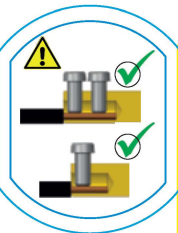

Bestimmungsgemäße Verwendung

1. Steckdose zum Anschluss von elektrischen Geräten.
2. Stromlast max. 16A / 32A.
   - Für Innen- u. Außenbereich.
   - Nur geeignete Stecker anschließen.
   - Anleitung beachten und aufbewahren.

Intended use

1. Socket for connecting electrical equipment.
2. Maximum current load 16A / 32A.
   - For indoor and outdoor use
   - Connect only suitable plugs.
   - Follow and keep instructions.

Wichtige Hinweise!

- Länderspezifische Installationsvorschriften beachten.
- Kupferleitung, geeigneten Leiterquerschnitt, geeignete Vorsicherung verwenden.
- Nur fehlerfreies Gerät verwenden.
- Gerät nicht verändern.
- Von Kindern fernhalten.

Important notes!

Starre Leitung / Rigid cable

Ø mm²	Nm
1 - 1,5	0,6
2,5 - 4	0,8
6 - 10	1,2

Danger de mort par électrocution!

Installation strictement réservée
aux électriciens qualifiés!
小心触电，有生命危险！
必须由电工负责安装！

Peligro de muerte debido a descarga eléctrica!

Lebensgefahr durch Stromschlag!

MENNEKES
MY POWER CONNECTION

Installationsanleitung
Steckdose mit Schraubklemme
Installation instructions
Socket with screw terminal

16A / 32A

8085400
03 / 2016

MENNEKES
MY POWER CONNECTION

OPEN