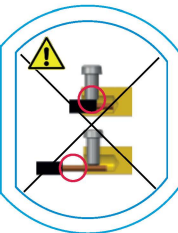

Bestimmungsgemäße Verwendung

1. Steckdose zum Anschluss von elektrischen Geräten.
2. Stromlast max. 16A / 32A.
   - Für Innen- u. Außenbereich.
   - Nur geeignete Stecker anschließen.
   - Anleitung beachten und aufbewahren.

Intended use

1. Socket for connecting electrical equipment.
2. Maximum current load 16A / 32A.
   - For indoor and outdoor use
   - Connect only suitable plugs.
   - Follow and keep instructions.

Wichtige Hinweise!

- Länderspezifische Installationsvorschriften beachten.
- Kupferleitung, geeigneten Leiterquerschnitt, geeignete Vorsicherung verwenden.
- Nur fehlerfreies Gerät verwenden.
- Gerät nicht verändern.
- Von Kindern fernhalten.

Important notes!

Starre Leitung / Rigid cable

Ø mm²	Nm
1 - 1,5	0,6
2,5 - 4	0,8
6 - 10	1,2

Danger de mort par électrocution!

Installation strictement réservée
aux électriciens qualifiés!
小心触电，有生命危险！
必须由电工负责安装！

Peligro de muerte debido a descarga eléctrica!

Lebensgefahr durch Stromschlag!

MENNEKES
MY POWER CONNECTION

Installationsanleitung
Steckdose mit Schraubklemme
Installation instructions
Socket with screw terminal

16A / 32A

8085400
03 / 2016

MENNEKES
MY POWER CONNECTION

OPEN