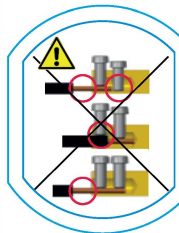

Bestimmungsgemäße Verwendung

1. Steckdose zum Anschluss von elektrischen Geräten.
2. Stromlast max. 16A / 32A.
   - Für Innen- u. Außenbereich.
   - Nur geeignete Stecker anschließen.
   - Anleitung beachten und aufbewahren.

Intended use

1. Socket for connecting electrical equipment.
2. Maximum current load 16A / 32A.
   - For indoor and outdoor use
   - Connect only suitable plugs.
   - Follow and keep instructions.

Wichtige Hinweise!

- Länderspezifische Installationsvorschriften beachten.
- Kupferleitung, geeigneten Leiterquerschnitt, geeignete Vorsicherung verwenden.
- Nur fehlerfreies Gerät verwenden.
- Gerät nicht verändern.
- Von Kindern fernhalten.

Important notes!

Starre Leitung / Rigid cable

Ø mm²	Nm
1 - 1,5	0,6
2,5 - 4	0,8
6 - 10	1,2

Danger de mort par électrocution!

Installation strictement réservée
aux électriciens qualifiés!
小心触电，有生命危险！
必须由电工负责安装！

Peligro de muerte debido a descarga eléctrica!

Lebensgefahr durch Stromschlag!

MENNEKES
MY POWER CONNECTION

Installationsanleitung
Steckdose mit Schraubklemme
Installation instructions
Socket with screw terminal

16A / 32A

8085400
03 / 2016

MENNEKES
MY POWER CONNECTION

OPEN